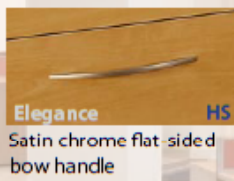

# Brevis finishes and options

Metal frame finish

Natural Walnut veneer  
NW

Cherry veneer  
CY

Maple veneer  
MA

Steamed Beech veneer  
SB

Light Oak veneer  
LO

Caramel Bamboo veneer  
BC