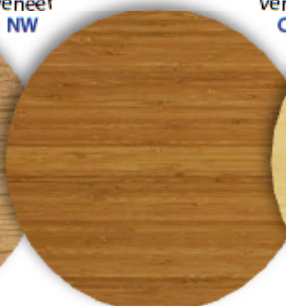

Fulcrum finishes and options

American Walnut veneer
AW

Rose Walnut veneer
RW

Natural Walnut veneer
NW

Cherry veneer
CY

Maple veneer
MA

Steamed Beech veneer
SB

Light Oak veneer
LO

Caramel Bamboo veneer
BC

Natural Bamboo veneer
BN

Professional HP
Stainless steel and timber handle

Solid Timber HE
Broad timber handle

Slim Metal HS
Satin chrome flat-sided bow handle

Broad Metal HM
Satin chrome broad metal handle