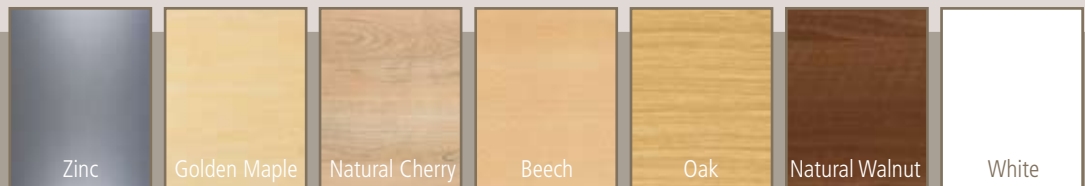

Rectangular

Wave

Double Wave

MFC finishes

Shapes to suit

Juice offers conventional rectangular workspaces, single waves and double waves. Single waves – as shown below – are handed left or right, but the unique Sven Wave shape enables them to be combined in any sequence. Double waves curve around the user and provide a flexible, unhandred workspace.

Veneer finishes

Cherry

Light Oak

Maple

Natural Walnut

Steamed Beech

Caramel
Bamboo

Natural
Bamboo