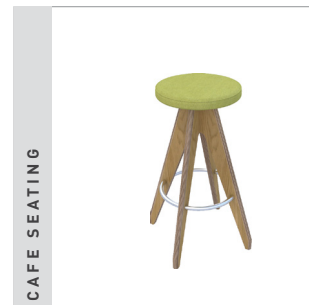

BENCH DESKS

DESKS

STORAGE

TABLES

MEETING CHAIRS

RECEPTION/BREAKOUT

CAFE SEATING

SCREENS

(l-r) **Top floor** Happy Rockers, Ligni Lounge chair and coffee table: high table with NC3 bar stools: Lofa Sofa corner seating and coffee table: ScreenD Working Pods. **2nd floor** Desk with fixed return, NC1 chairs and HBB working chair, mobile screens: bench desks with PAD screens and HBB working chairs, mobile screens: workstation with HBB working chairs. **1st Floor** Square table with NC1 chairs, mobile screens: meeting table and NC3A chairs, credenza, mobile screens: circular table and NC1 chairs. **Ground floor** Rectangular table with NC2 and NBS seating: high tables with NS1 stools.