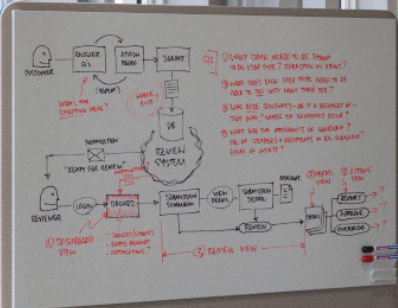

Meeting table with clear acrylic H-Screens, NC3A chairs and mobile screen with whiteboard.