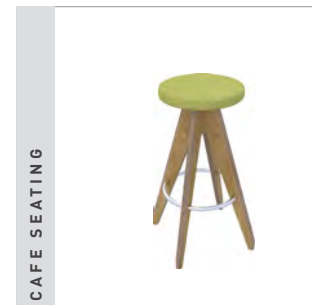

BENCH DESKS

DESKS

STORAGE

TABLES

MEETING CHAIRS

RECEPTION/BREAKOUT

CAFE SEATING

SCREENS

(l-r) **Top floor** Happy Rockers, Ligni Lounge chair and coffee table: high table with NC3 bar stools: Lofa Sofa corner seating and coffee table: ScreenD Working Pods. **2nd floor** Desk with fixed return, NC1 chairs and HBB working chair, mobile screens: bench desks with PAD screens and HBB working chairs, mobile screens: workstation with HBB working chairs. **1st Floor** Square table with NC1 chairs, mobile screens: meeting table and NC3A chairs, credenza, mobile screens: circular table and NC1 chairs. **Ground floor** Rectangular table with NC2 and NBS seating: high tables with NS1 stools.