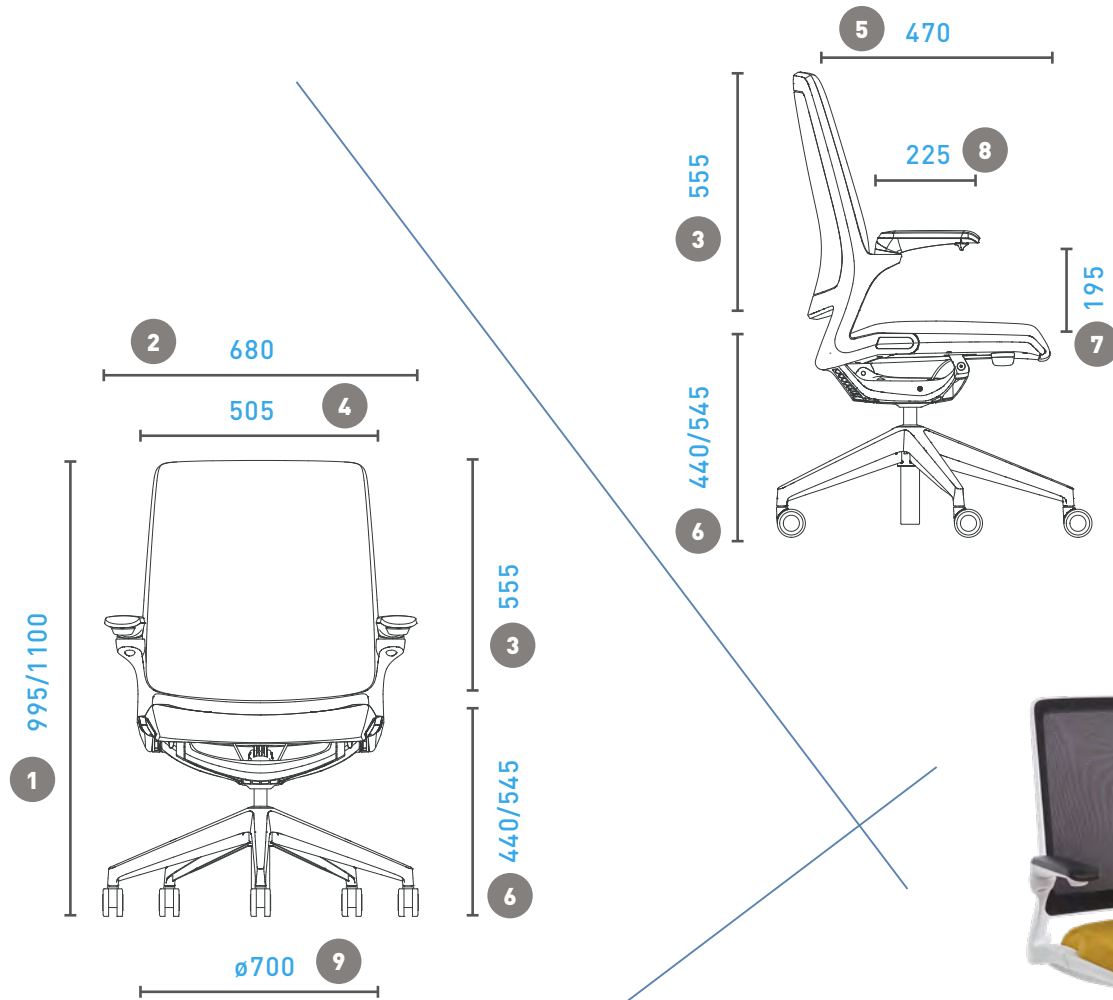

DIMENSIONS

1. Chair Height
  995/1100mm
2. Chair Width
  680mm
3. Height of backrest
  555mm
4. Seat width
  505mm
5. Seat depth
  470mm
6. Seat Height
  440/545mm
7. Distance between armrest
  and seat 195mm
8. Length of armrest
  225mm
9. Foot base diameter
  700mm

DIMENSIONS