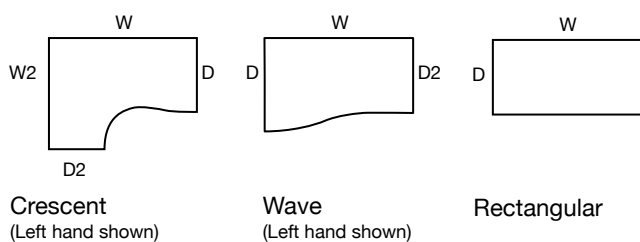

CHOICE AND VALUE

- Cantilever or panel ends.
- Range of desk shapes to maximise space.
- Modesty as standard.
- Matching pedestals and meeting points.

Rectangular desks set of 8 in white with white frames shown with Perspex screens and Moulton task chairs.

FEATURES & DETAILS

DESK SHAPES

Rectangular desk shown with a mobile pedestal page **66**, and Lenwade task chair page **142**.

SPECIFICATION

- 25mm top made from grade E1 melamine faced high density particle board.
- A straight wooden modesty panel (2 panels with a crescent desk) as standard.
- Height levelling feet are supplied.
- A metal corner leg for stability, crescent desk only.